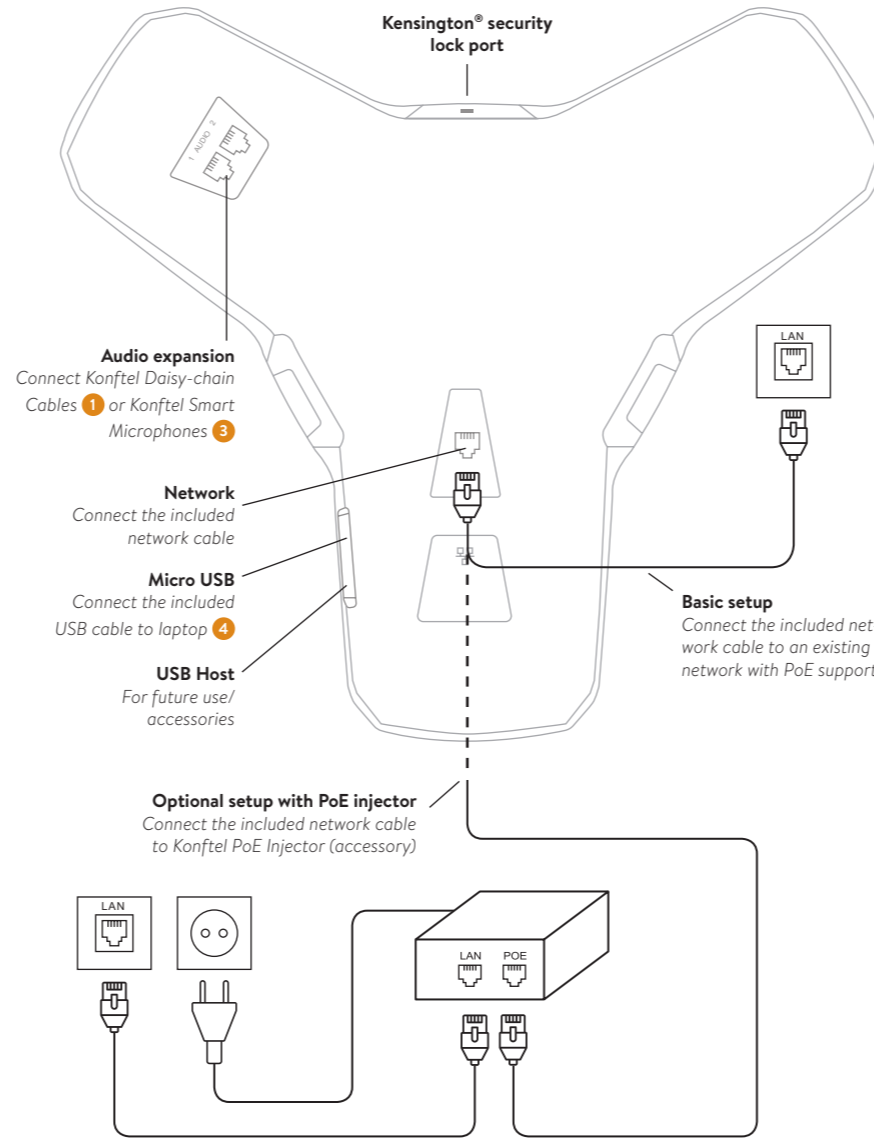

Konftel 800

Network cable
7.5 m

USB cable
1.5 m

Get started guide

Safety Information

For more information, please find installation guide at konftel.com/support/konftel-800
For Zero Touch Installation, please find information at konftel.com/academy/konftel-zti

- 1** Expand the coverage by connecting three Konftel 800 in a daisy chain by use of Konftel Daisy chain cables (accessory)
- 2** NFC for quick Bluetooth pairing of mobile devices
- 3** Expand the audio pick-up with Konftel Smart Microphones (accessory)
- 4** USB audio for collaboration (USB cable included)
- 5** Built in support for Konftel Unite app
- 6** Bluetooth Audio (Available 1H 2020)

Contents: Two cables, 5+10 meters.

Item no. 900102152

KONFTEL SMART MICROPHONE

With the Konftel Smart Microphone, you can expand the range of the Konftel 800 to handle larger conferences with up to 20 people in the room. Connect one or two expansion microphones, depending on the size of the room. The Konftel Smart Microphone has built-in reduction of echo and background noise through OmniSound®.

Contents: Konftel Smart Microphone, connecting cable 3 meters.

Item no. 900102144

RELATED PRODUCTS

KONFTEL CAM20

The conference camera that brings 4K Ultra HD video to huddle rooms and medium-sized meeting rooms. Coverage for all the participants, who are presented naturally in the pin-sharp image. A perfect huddle room camera.