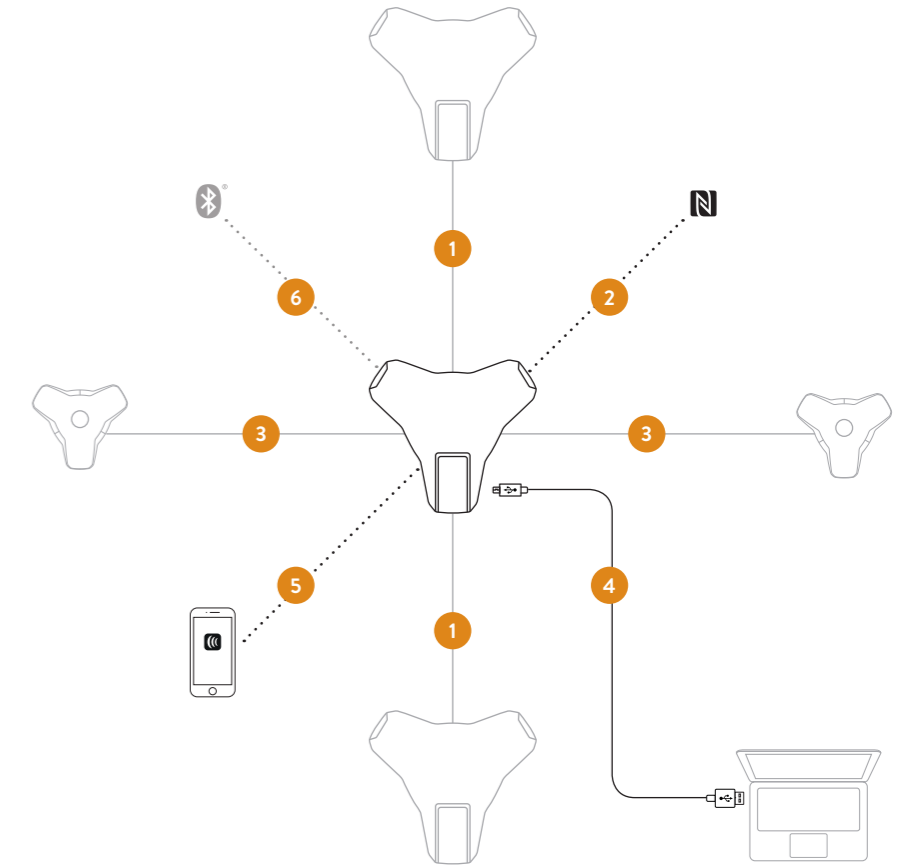

Konftel 800

Network cable
7.5 m

USB cable
1.5 m

Get started guide

Safety Information

For more information, please find installation guide at konftel.com/support/konftel-800
For Zero Touch Installation, please find information at konftel.com/academy/konftel-zti

Register your product at konftel.com to get free updates and latest news

ACCESSORIES

KONFTEL DAISY-CHAIN CABLES

Konftel Daisy-chain Cables are used to connect a series of up to three Konftel 800 devices via the ports for audio expansion. This extends both the sound distribution and audio range for maximum coverage, giving you rich and full audio even in large rooms with more than 20 people.

Contents: Two cables, 5+10 meters.

Item no. 900102152

KONFTEL SMART MICROPHONE

With the Konftel Smart Microphone, you can expand the range of the Konftel 800 to handle larger conferences with up to 20 people in the room. Connect one or two expansion microphones, depending on the size of the room. The Konftel Smart Microphone has built-in reduction of echo and background noise through OmniSound®.

Contents: Konftel Smart Microphone, connecting cable 3 meters.

Item no. 900102144

RELATED PRODUCTS

KONFTEL CAM20

The conference camera that brings 4K Ultra HD video to huddle rooms and medium-sized meeting rooms. Coverage for all the participants, who are presented naturally in the pin-sharp image. A perfect huddle room camera.