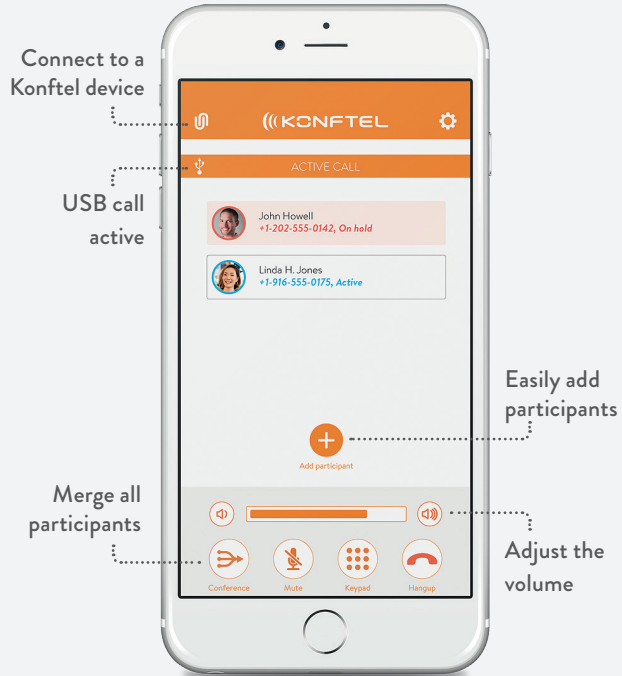

Pair your smartphone with your Konftel

Download Konftel Unite from Google Play or the App store.

Make sure that the conference phone is active. Open Konftel Unite. Follow the instructions in the app to complete the device pairing.

Can't find the Konftel device?

Make sure the Konftel Unite Adapter is inserted in the SD card slot of the Konftel 300Wx/300Mx.

Manage your Konftel with your smartphone

Learn more at konftel.com

Download Konftel Unite today and enjoy One Touch Conferencing