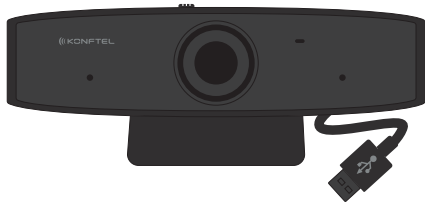

PACKING LIST

**Konftel Cam10
with fixed USB Cable**

Quick Guide

Safety Information

700515671 Rev 1B

*Konftel is a Climate Neutral certified company.
We have measured and offset our entire footprint of greenhouse
gases, and are committed to reduce our emissions.*

QUICK GUIDE

Konftel Cam10

SETUP

Place the camera on top of the monitor and adjust with bracket to achieve the desired angle.

Before use, open the privacy shutter and remove the thin transparent film attached to the camera lens.